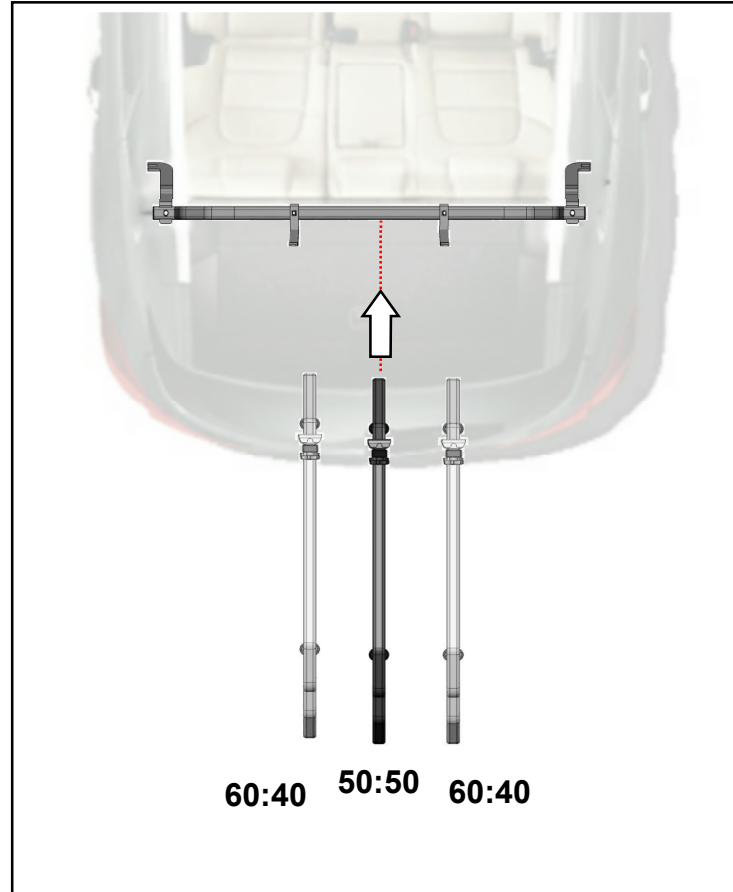

TRAVALL

The contents and parts shown in this fitting instruction is the property of TRAVALL therefore anything shown should not be used for any other manufacturing purposes, copied or replicated in anyway without written authorisation from ©TRAVALL.

TRAVALL UNITED KINGDOM
GOSFORTH ROAD,
DERBY,
DE24 8HU,
United Kingdom,
E: Info@travall.com
T: +44(0)1332387630

The Travall Difference

Lifetime Warranty • OEM Car Factory Supplier
100s of Applications • Manufacturer for Over 30 Years

PATENTS APPLIED FOR