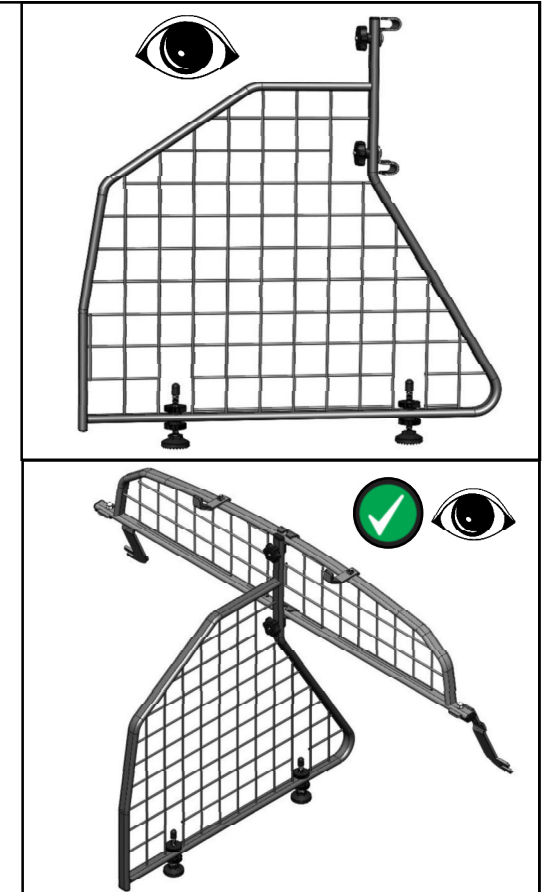

TDG 1688DHF

FITTING INSTRUCTION / INSTRUCTION DE MONTAGE / EINBAUANLEITUNG /
ISTRUZIONI PER L'USO / INSTRUCCIONES DE MONTAJE / MONTAGEHANDLEIDUNG

AUDI Q2 (HIGH FLOOR ONLY)

DOG GUARD / GRILLE PROTECTRICE POUR CHIEN / HUNDEGITTER /
RIPARO PER CANI / DEFENSA PARA PERROS / HONDEREK

(50:50)

(60:40)

TRAVALL

The contents and parts shown in this fitting instruction is the property of TRAVALL therefore anything shown should not be used for any other manufacturing purposes, copied or replicated in anyway without written authorisation from ©TRAVALL.